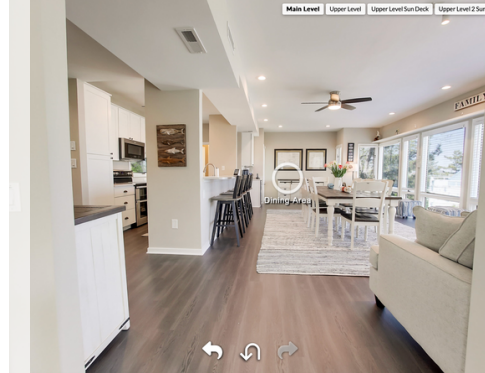

Photo 50
\$318

Photo 75
\$417

TruFusion 3D Virtual Tour

Includes:

- Listing Website with Lead Capture
- Instant Load Time
- Easy Navigation
- HDR Quality
- Navigate Outside the Property

Pricing by Bedroom Count Starting at: