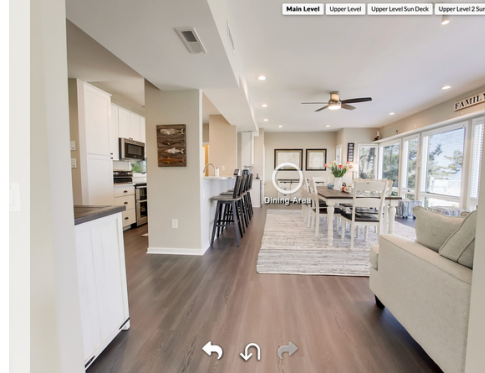

Pricing by Number of Photos

Photo 36
\$208

Photo 50
\$318

Photo 75
\$417

TruFusion 3D Virtual Tour

Includes:

- Listing Website with Lead Capture
- Instant Load Time
- Easy Navigation
- HDR Quality
- Navigate Outside the Property